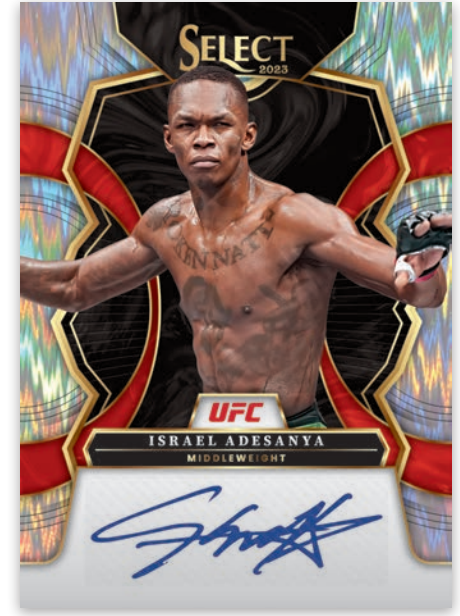

PANINI

UFC[®]

Card images are solely for the purpose of design display.

BLASTER EXCLUSIVE

BASE SET - OCTAGONSIDE RED AND BLUE PRIZMS

Card images are solely for the purpose of design display.

BLASTER EXCLUSIVE

BASE - CONCOURSE TIGER PRIZMS

Card images are solely for the purpose of design display.

BLASTER EXCLUSIVE

BASE - PREMIER LEVEL GOLD FLASH PRIZMS

Chase the rainbow of your favorite superstars featuring a variety of parallels!

Card images are solely for the purpose of design display.

BLASTER EXCLUSIVE

ROOKIE SIGNATURES FLASH PRIZMS

Card images are solely for the purpose of design display.

BLASTER EXCLUSIVE

OCTAGON ACTION SIGNATURES GOLD FLASH PRIZMS

Card images are solely for the purpose of design display.

BLASTER EXCLUSIVE

SIGNATURES FLASH PRIZMS

Find randomly inserted autographed cards from Signatures, Octagon Action Signatures and Rookie Signatures!