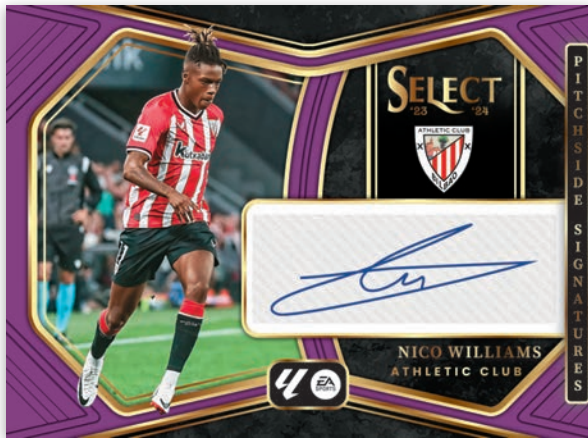

BASE TERRACE MULTI-COLOR

Card images are solely for the purpose of design display.

BASE MEZZANINE ZEBRA

Card images are solely for the purpose of design display.

BASE FIELD LEVEL TIE-DYE

The vibrant and popular Select La Liga Soccer returns for 2023-24 with a spectacular 250-card base set, featuring three distinct levels of collectibility: Terrace, Mezzanine and Field Level and a colorful array of parallels.

Card images are solely for the purpose of design display.

PITCHSIDE SIGNATURES PURPLE

Card images are solely for the purpose of design display.

AUTOGRAPHED MEMORABILIA GOLD

Card images are solely for the purpose of design display.