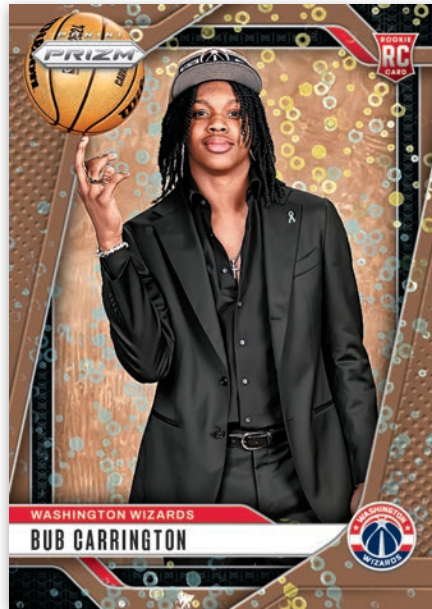

*FAST BREAK EXCLUSIVE*

**FAST BREAK ROOKIE AUTOGRAPHS  
RED**

Card images are solely for the purpose of design display.

*FAST BREAK EXCLUSIVE*

**FAST BREAK ROOKIE AUTOGRAPHS  
GOLD**

Card images are solely for the purpose of design display.

Card images are solely for the purpose of design display.

*FAST BREAK EXCLUSIVE*

**FIREWORKS PRIZMS FAST BREAK**

Hunt for 6 inserts per box in the Fast Break-Exclusive parallel!

Card images are solely for the purpose of design display.

*FAST BREAK EXCLUSIVE*

**ROOKIE VARIATIONS FAST BREAK**

Card images are solely for the purpose of design display.

*FAST BREAK EXCLUSIVE*

**ROOKIE VARIATIONS FAST BREAK  
BRONZE**

Card images are solely for the purpose of design display.