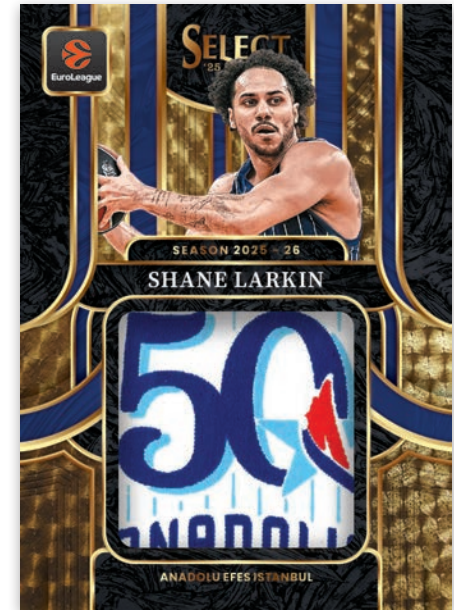

Card images are solely for the purpose of design display.

RETAIL EXCLUSIVE

SELECT HOSTS RED MOJO PRIZMS

Card images are solely for the purpose of design display.

RETAIL EXCLUSIVE

SNAPSHOTS WHITE CRACKED ICE