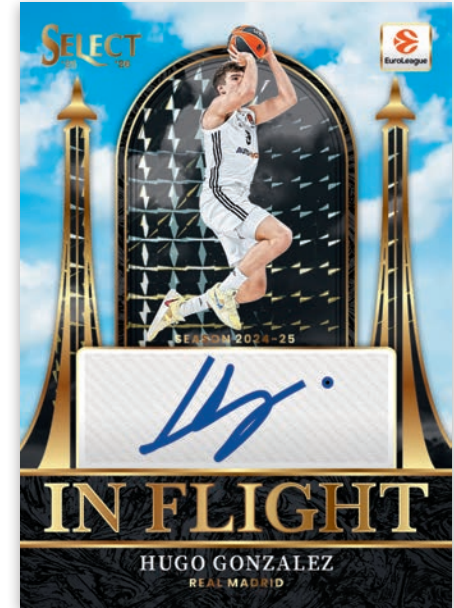

Card images are solely for the purpose of design display.

HOBBY EXCLUSIVE

**PRIME SELECTIONS SIGNATURES
GREEN PRIZMS**

Card images are solely for the purpose of design display.

HOBBY EXCLUSIVE

**TOP SHELF SIGNATURES TIE-DYE
PRIZMS**